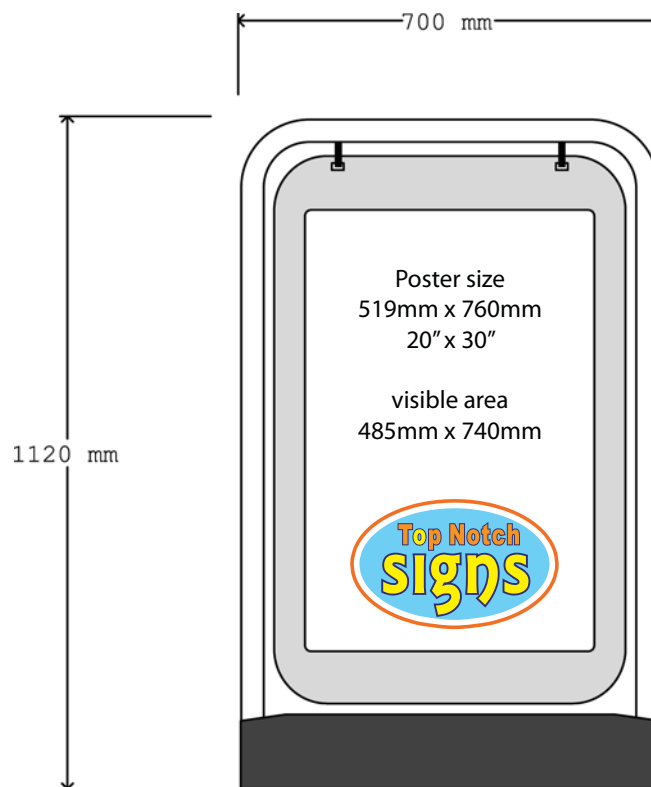

Swinger P3000 Poster

with wheels and water fillable base

20" x 30" Poster display sign

Double Sided Poster Display Sign

Posters size 20" x 30" (510mm x 760mm)

Stylish oval steel tube frame (50 x 25mm)

Water fillable base, with 2 wheels

Weight: 12kgs with empty base / 20kgs with full base

www.topnotchsigns.co.uk

Tel 023 9252 0333

Top opening poster pocket

Add a Tactical Header

A great way to add extra promotional space
for minimal expense & effort