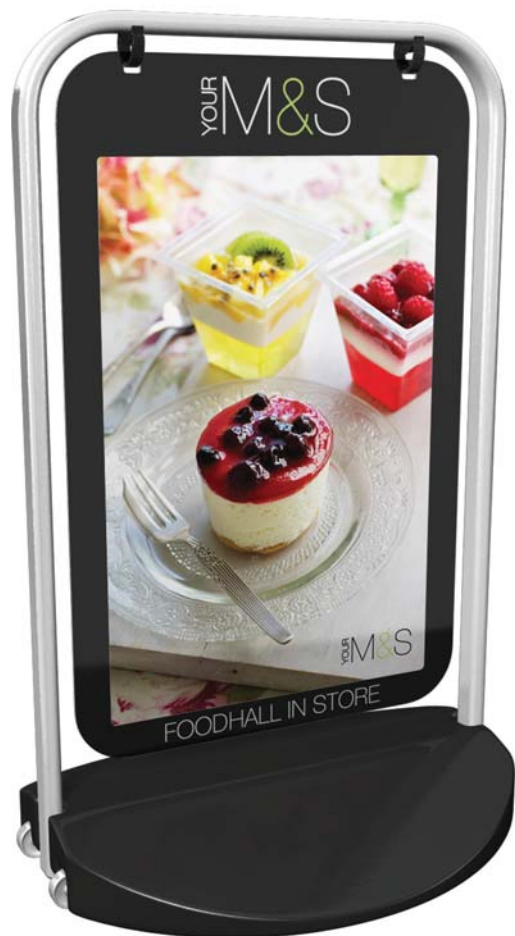

Swinger P3000 Poster

with wheels and water fillable base

20" x 30" Poster display sign

Double Sided Poster Display Sign

Posters size 20" x 30" (510mm x 760mm)

Stylish oval steel tube frame (50 x 25mm)

Water fillable base, with 2 wheels

Weight: 12kgs with empty base / 20kgs with full base

www.topnotchsigns.co.uk

Tel 023 9252 0333

Top opening poster pocket

Add a Tactical Header

A great way to add extra promotional space
for minimal expense & effort

Add a Chalk Insert Panel

A quick and easy way to convert your
swinger into a chalk display