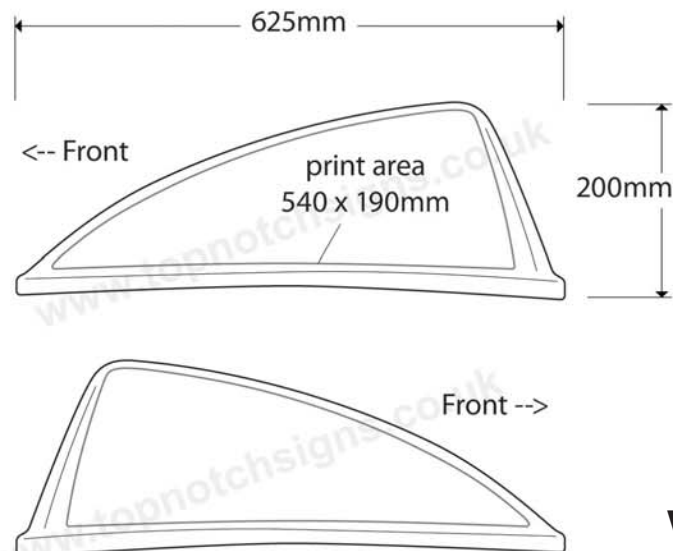

## SOM 13 - Air Flow - designed to be streamline and fuel efficient

Solid, stylish magnetic roof sign, UV stable gloss finish stays bright and white for many years

A modern shape to air airflow and help fuel economy.

With heavy duty magnets on the bottom.

### SOM 13 (Air Flow)

Top View

Side View

Back View

[www.topnotchsigns.co.uk](http://www.topnotchsigns.co.uk)

023 9252 0333