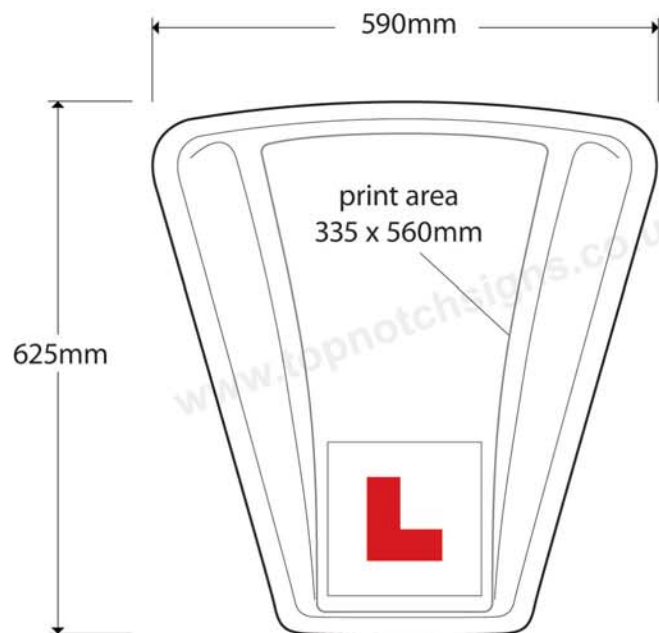

## SOM 13 - Air Flow - designed to be streamline and fuel efficient

Solid, stylish magnetic roof sign, UV stable gloss finish stays bright and white for many years

A modern shape to air airflow and help fuel economy.

With heavy duty magnets on the bottom.

### SOM 13 (Air Flow)

Top View

Side View

Back View

[www.topnotchsigns.co.uk](http://www.topnotchsigns.co.uk)

023 9252 0333