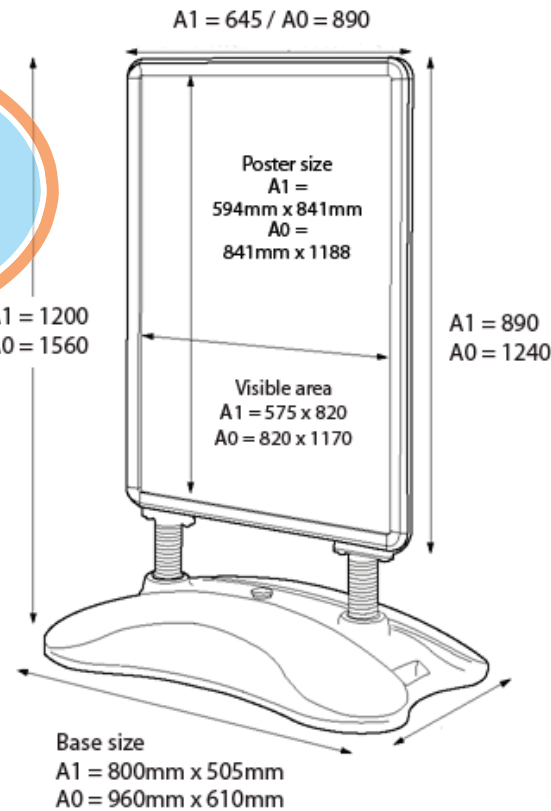

Signmaster A1 & A0

Double sided snap frame poster display sign

Attractive styling snap frame poster holder with anti-glare poster covers
Silver anodised aluminium frame, spring loaded to base
Water fillable base with 2 wheels

Weight A1 = 18kg empty, 36kg full
A0 = 25kg empty, 75kg full

Snap frame poster holder with anti-glare poster covers

Water fillable base with carry handle & 2 wheel

www.topnotchsigns.co.uk

Tel 023 9252 0333