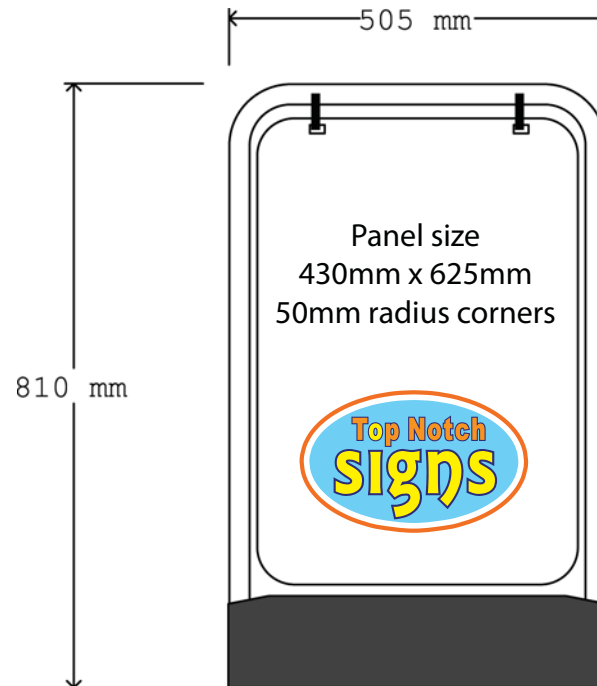

Eco Swinger

430mm x 625mm display panel

Double Sided Pavement Sign. A junior version of the Swinger 2000

Steel powder coated frame and aluminium display panel.

Heavy duty recycled rubber base

Colour: white frame, white panel, black base

Panel size 430mm x 625mm / Overall size 535mm x 810mm x 490mm

Weight = 9 kgs

www.topnotchsigns.co.uk

Tel 023 9252 0333