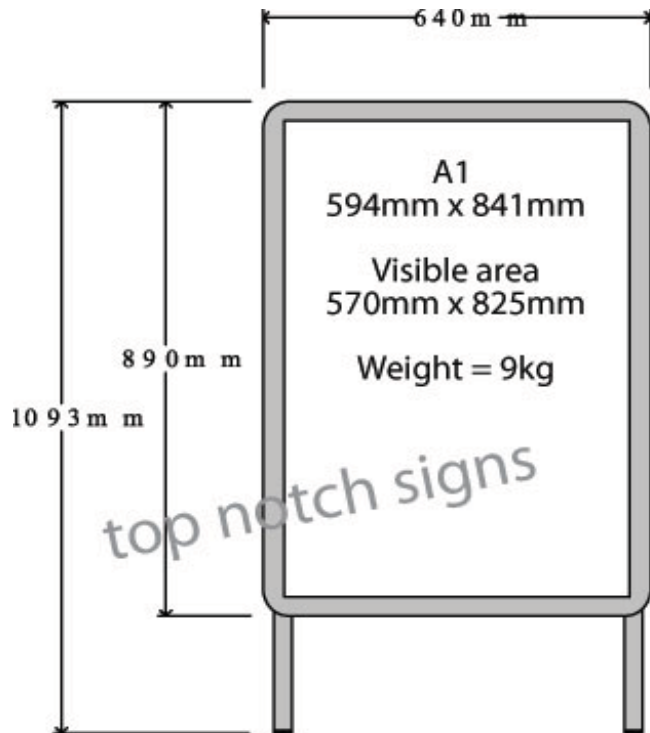

Anti-glare poster covers
available as an optional extra