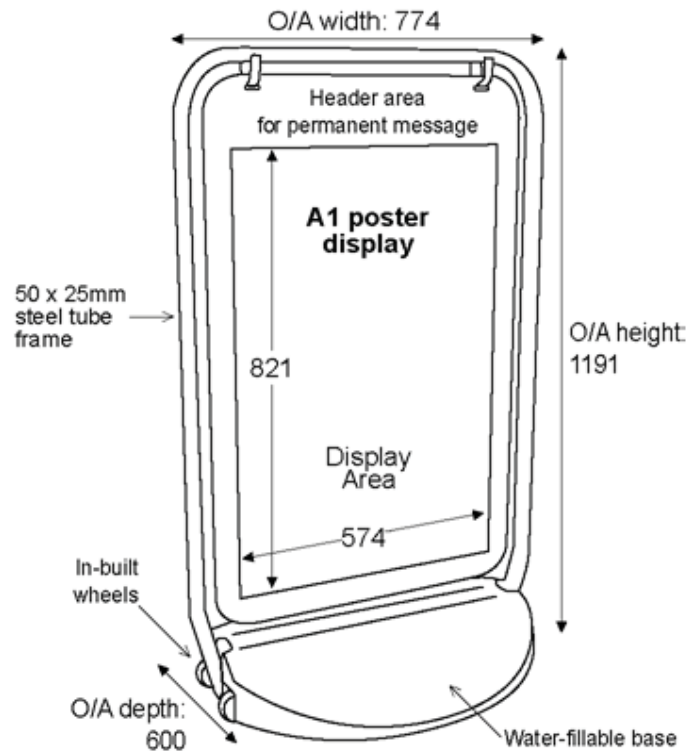

Swinger P4000 Poster

A1 Poster display sign

with wheels and water fillable base

Double Sided Poster Display Sign

Posters size A1 (594mm x 841mm)

Stylish oval steel tube frame (50 x 25mm)

Water fillable base, with 2 wheels

Weight: 14kgs with empty base / 32kgs with full base

Top opening poster pocket

Add a Tactical Header

A great way to add extra promotional space for minimal expense & effort

Add a Chalk Insert Panel

A quick and easy way to convert your swinger into a chalk display