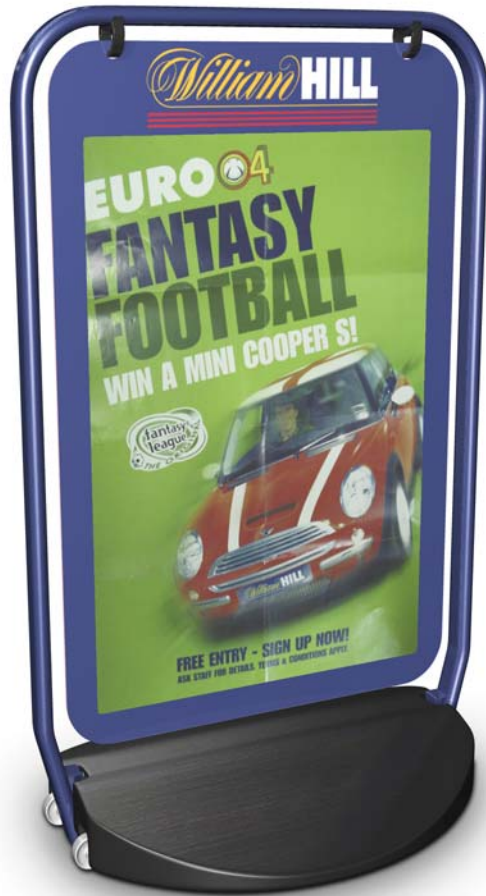

Swinger P4000 Poster

A1 Poster display sign

with wheels and water fillable base

Double Sided Poster Display Sign

Posters size A1 (594mm x 841mm)

Stylish oval steel tube frame (50 x 25mm)

Water fillable base, with 2 wheels

Weight: 14kgs with empty base / 32kgs with full base

Top opening poster pocket

Add a Tactical Header

A great way to add extra promotional space for minimal expense & effort

Add a Chalk Insert Panel

A quick and easy way to convert your swinger into a chalk display