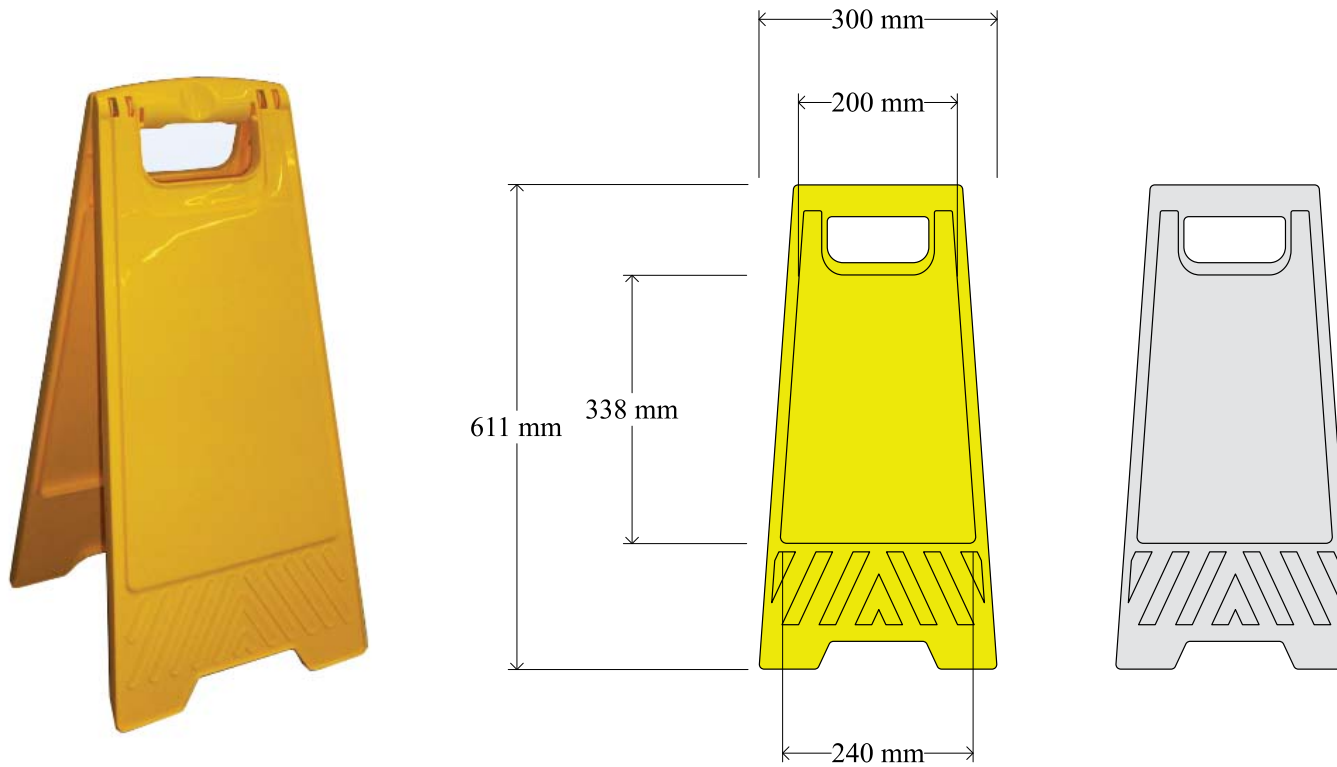

# Moto mini A Board

Yellow or white

Lightweight sign stand

Plain or with simple text - eg "Caution - slippery when wet"

Overall size 620mm x 300mm

Display area 338mm x 240mm

Colours available: yellow or white