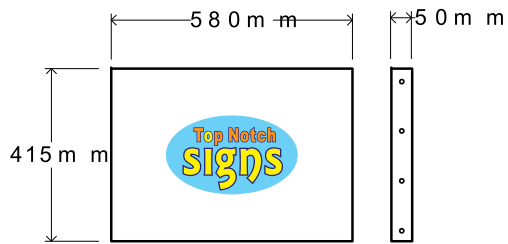

Flange Signs

Wall mountable double sided protruding sign

Folded Aluminium with wall fixing flange
powder coated white

www.topnotchsigns.co.uk

Flange Rectangle 5841

Flange Rectangle 7050

Flange Round

Flange Oval