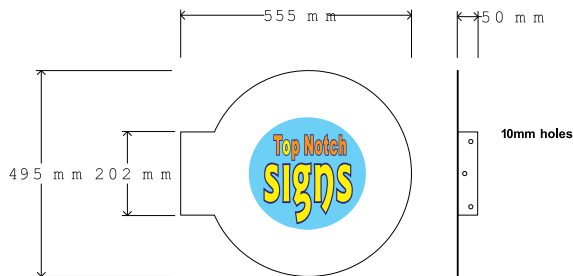

Flange Signs

Wall mountable double sided protruding sign

Folded Aluminium with wall fixing flange
powder coated white

www.topnotchsigns.co.uk

Flange Rectangle 5841

Flange Rectangle 7050

Flange Round

Flange Oval