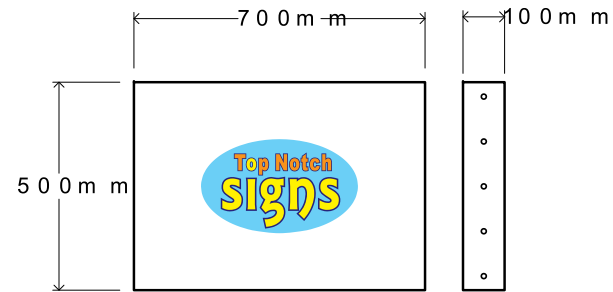

Flange Signs

Wall mountable double sided protruding sign

Folded Aluminium with wall fixing flange
powder coated white

www.topnotchsigns.co.uk

Flange Rectangle 5841

Flange Rectangle 7050

Flange Round

Flange Oval