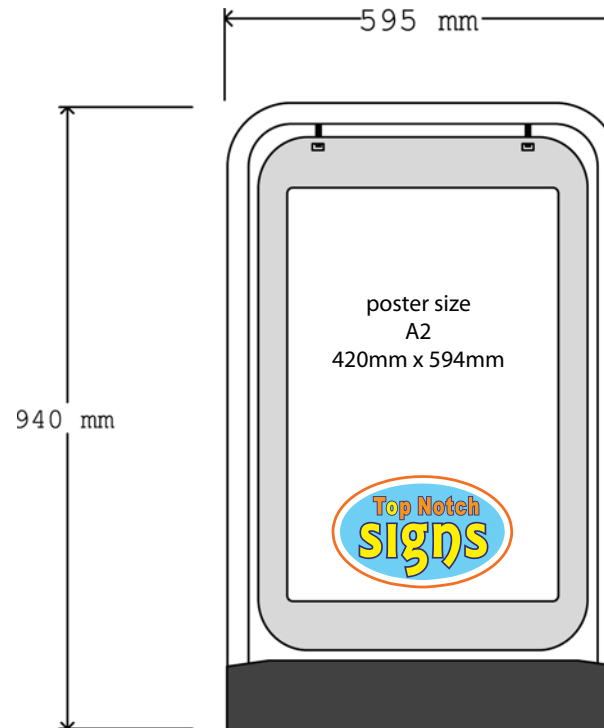

# Swinger 2000 Poster

## A2 Poster Display Sign

Displays 2 posters back to back, protected by clear panels  
New top-opening poster pocket with magnetic seals  
Stylish oval steel tube frame (50 x 25mm)  
Solid black recycled (and recyclable) PVC base as standard  
Weight = 14Kg

Top opening poster pocket