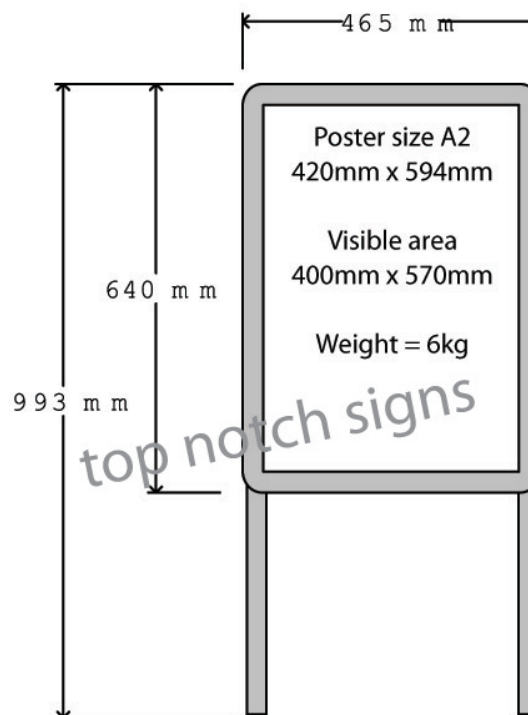

A Master Poster Display A Board

Silver anodised aluminium A Frame. Folds flat for storage

Snap frame enables quick poster change

Anti-glare poster covers

Available with permanent graphics instead of posters (or as well as posters)

www.topnotchsigns.co.uk

Tel 023 9252 0333

Add a Chalk Insert Panel
A quick and easy way to convert your
A Board into a chalk display