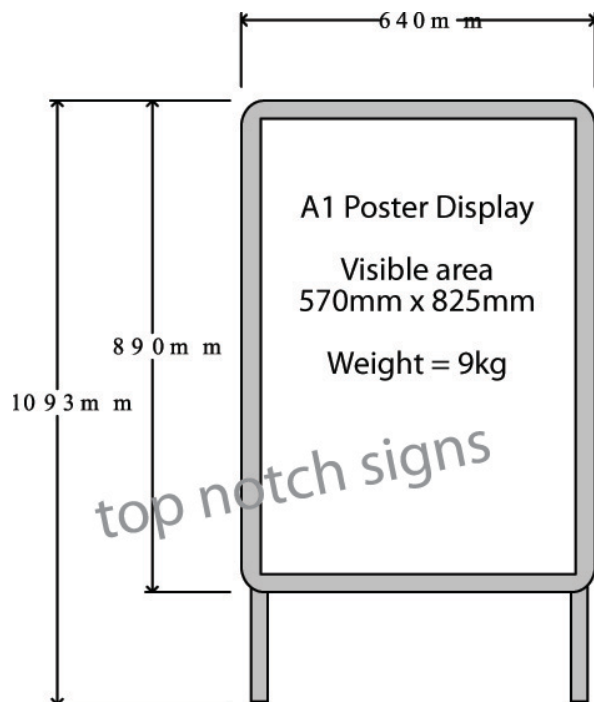

A Master Poster Display A Board

Silver anodised aluminium A Frame. Folds flat for storage

Snap frame enables quick poster change

Anti-glare poster covers

Available with permanent graphics instead of posters (or as well as posters)

www.topnotchsigns.co.uk

Tel 023 9252 0333

Add a Chalk Insert Panel
A quick and easy way to convert your
A Board into a chalk display