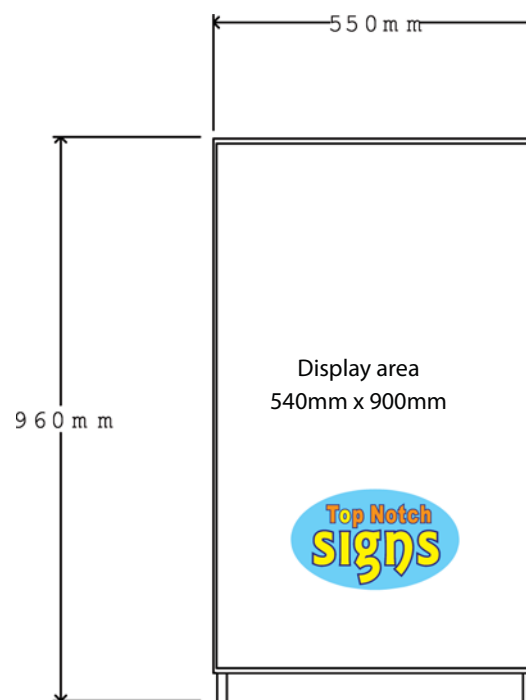

A Board 2

Folded Steel Pavement Sign

Powder coated folded steel construction

Display area 540mm x 900mm

Available Colours: White, Black

Weight = 10kgs

Bill Wire option available
for news paper headlines etc