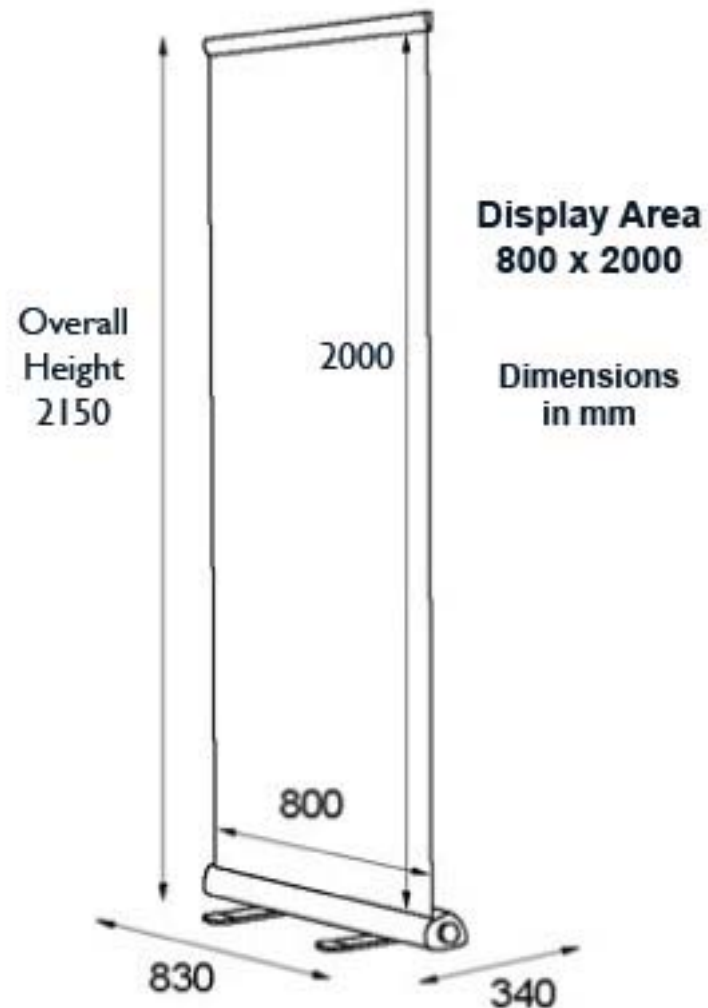

# Roll-Up Banner Displays

Display Area 800mm wide x 2m high

Quality Single sided Roll-up banner display.  
Spring loaded display rolls neatly into base cassette  
Comes complete with carry case.  
Weight = 2.5kg