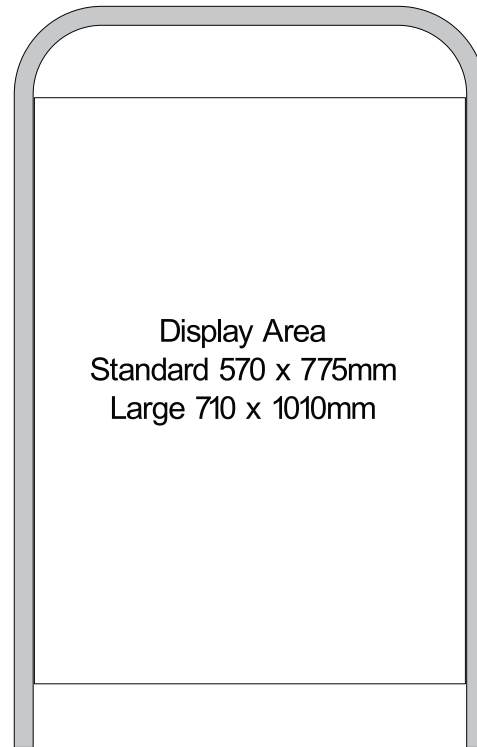

Width
Standard 620mm
Large 760mm

Height
Standard 980mm
Large 1220mm

Display Area
Standard 570 x 775mm
Large 710 x 1010mm

Memphis A Board

Extended
Standard 780mm
Large 950mm